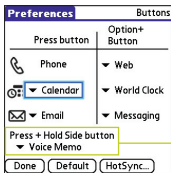

All screen images are simulated.

© 2007 Palm, Inc. All rights reserved. Palm, Centro, and the Palm and Centro logos are among the trademarks or registered trademarks owned by or licensed to Palm, Inc. All other brand and product names are or may be trademarks of, and are used to identify products or services of, their respective owners.